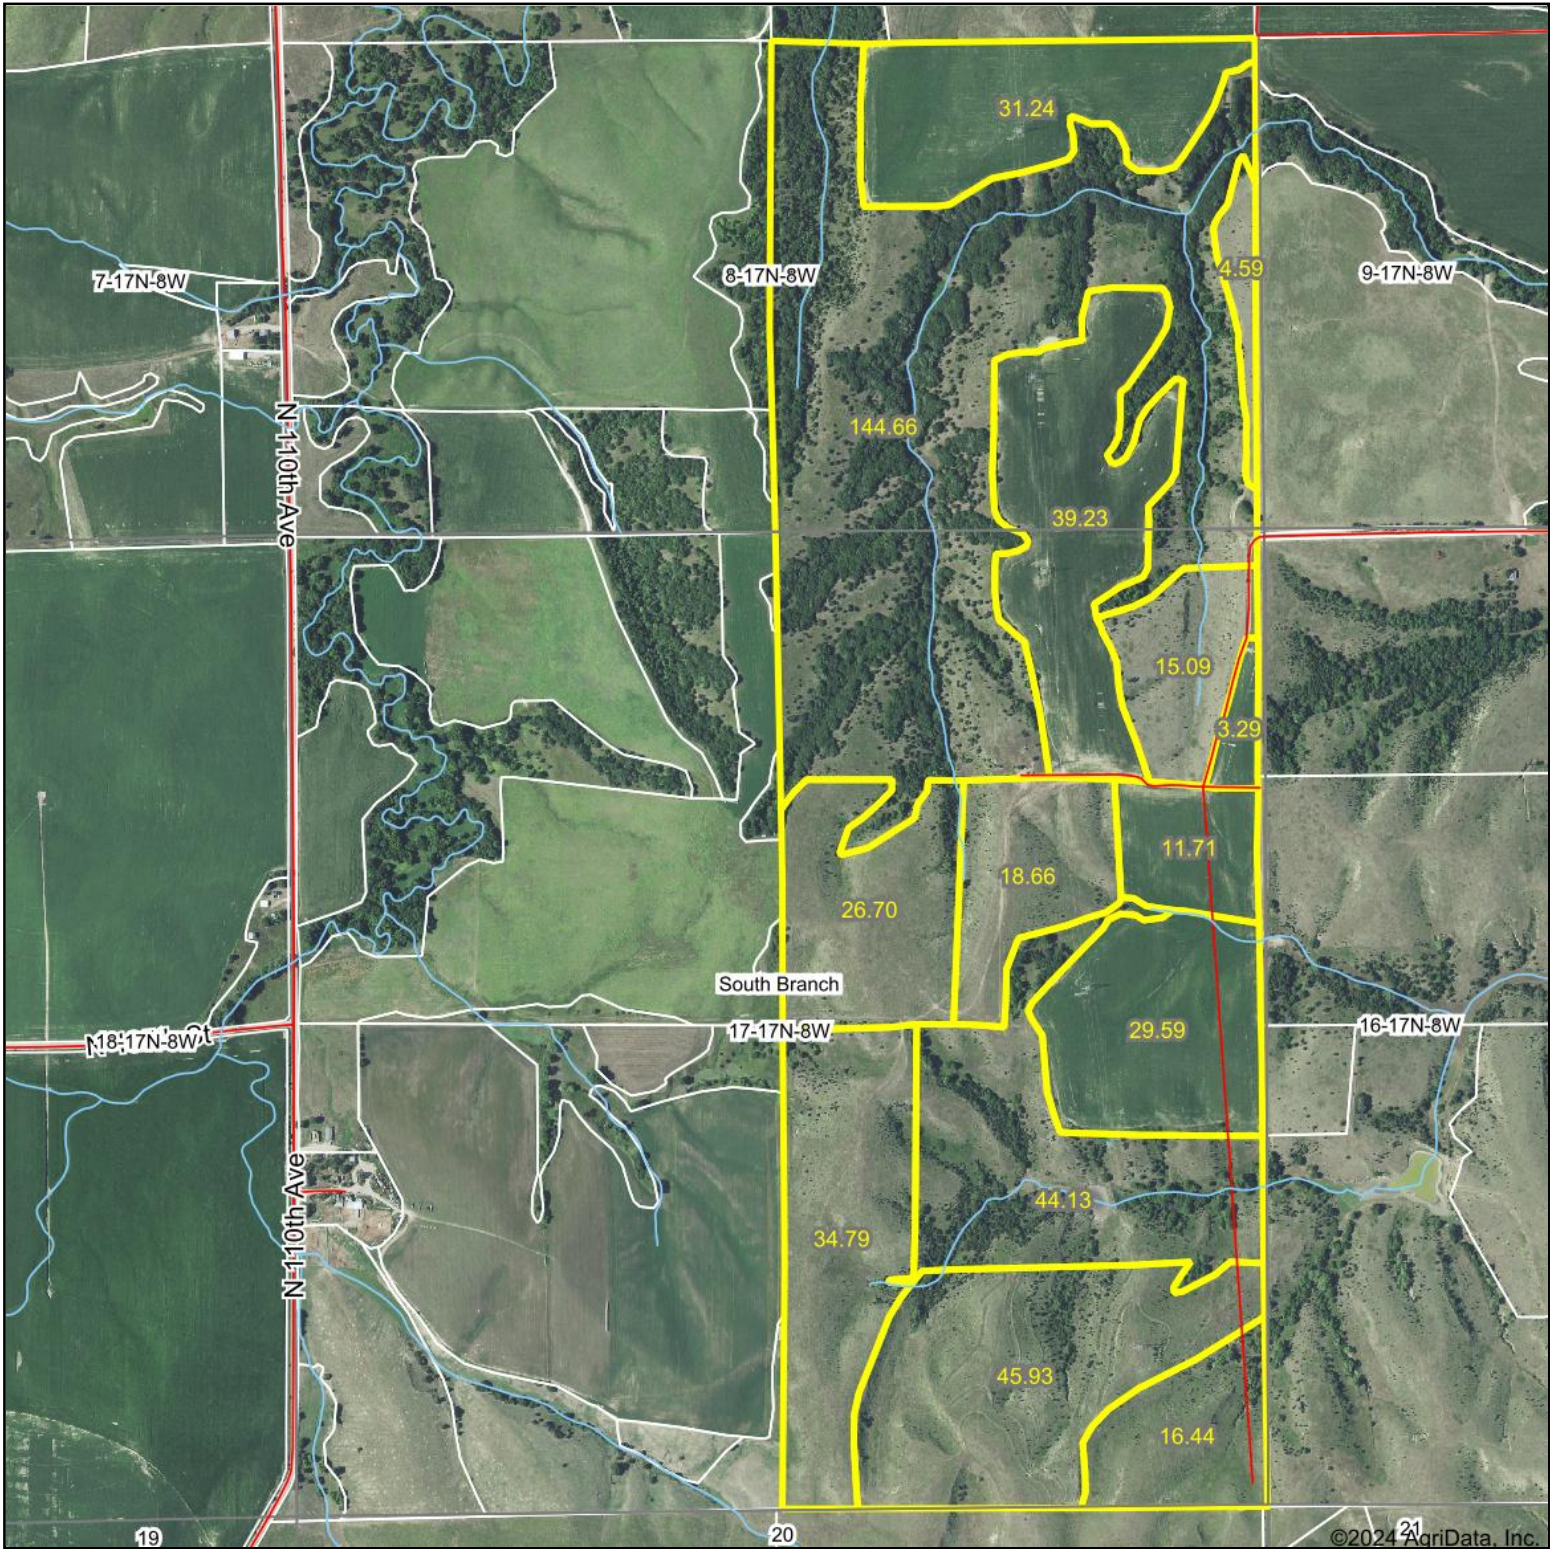

Aerial Map

Boundary Center: 41° 26' 54.25, -98° 15' 28.97

17-17N-8W
Nance County
Nebraska

7/29/2024

LUCKEY LAND
APPRAISALS LLC

Maps Provided By:

© AgriData, Inc. 2023 www.AgriDataInc.com

Field borders provided by Farm Service Agency as of 5/21/2008.