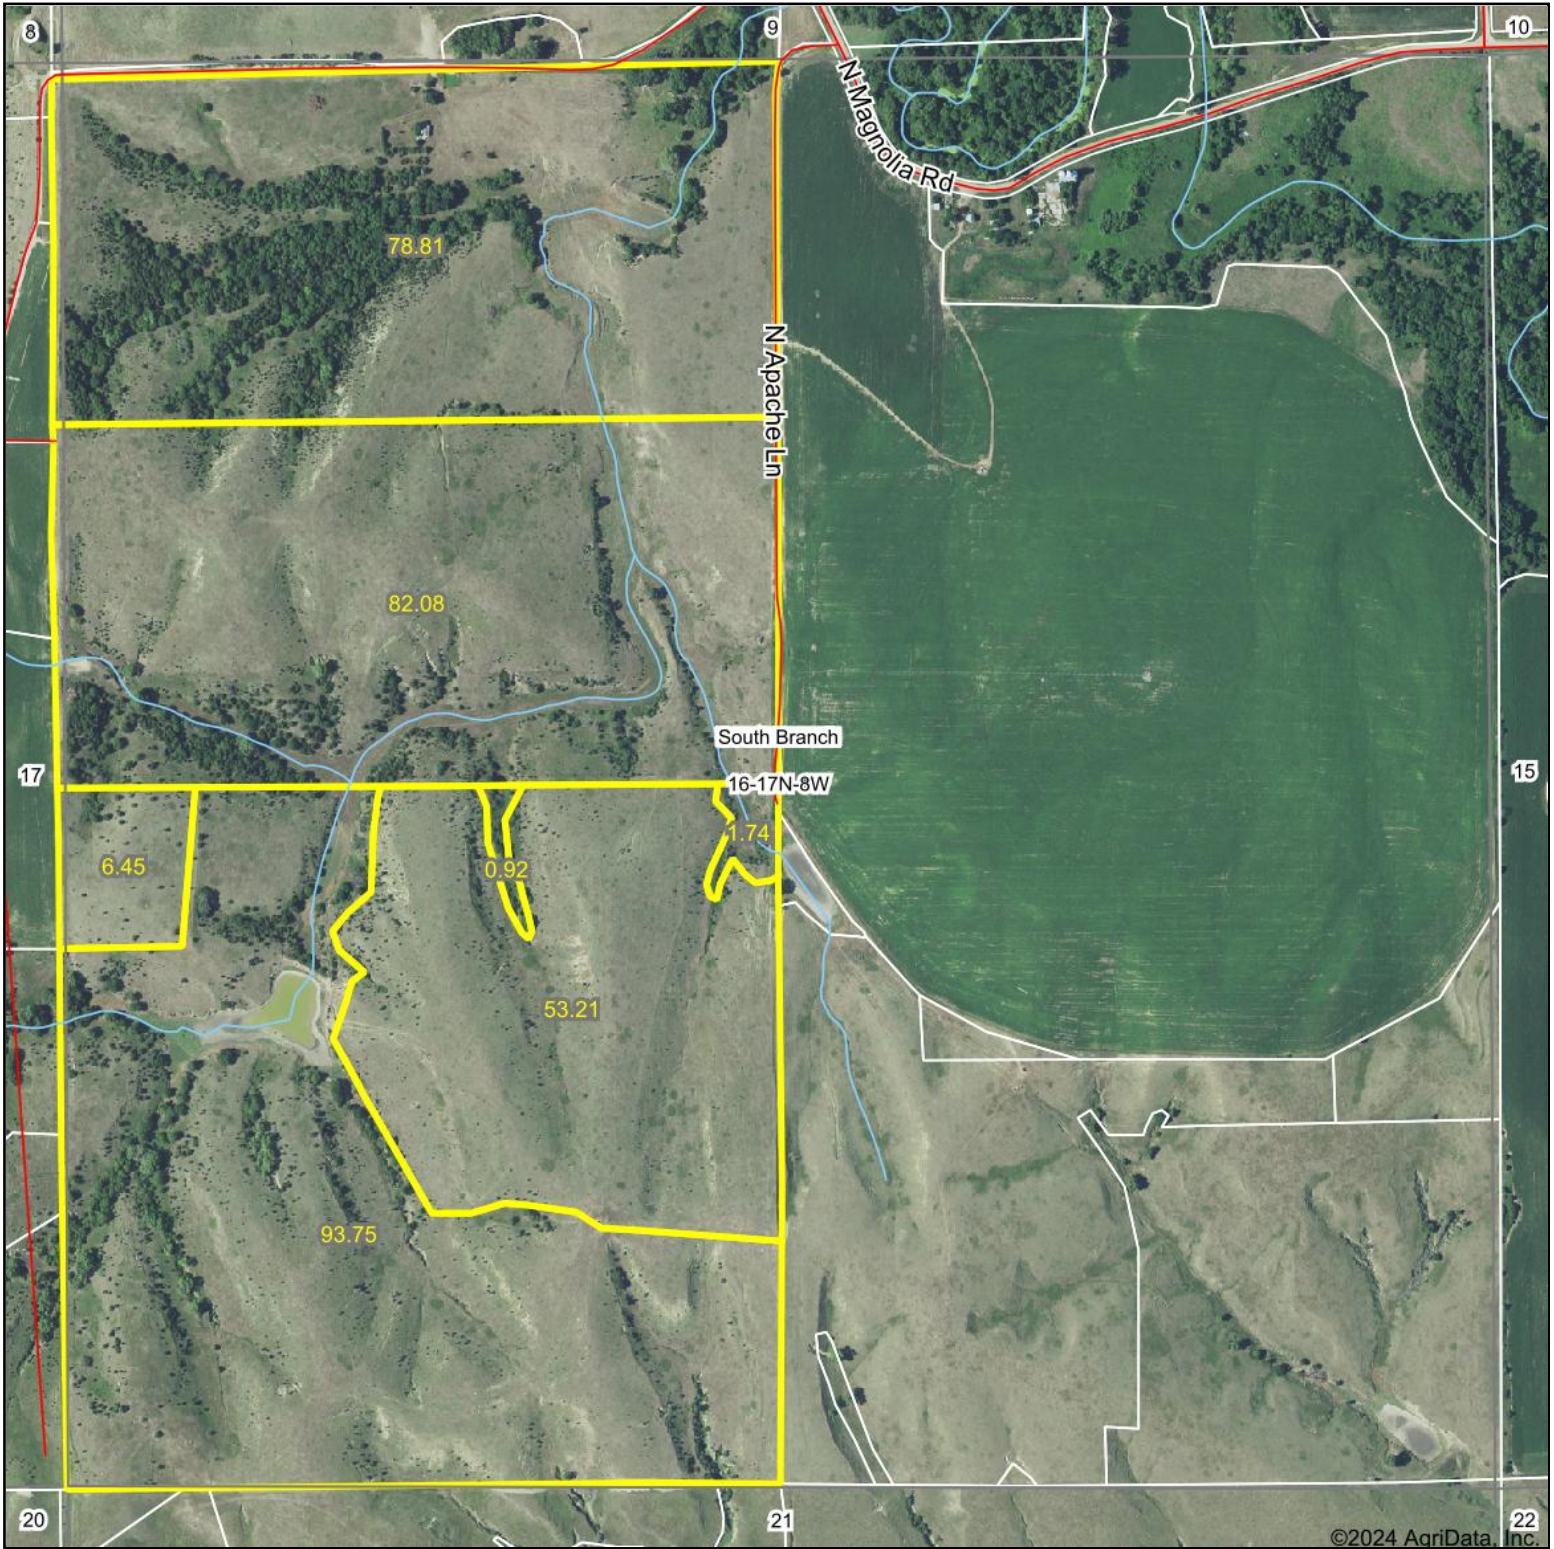

Aerial Map

©2024 AgriData, Inc.

Boundary Center: 41° 26' 41.13, -98° 14' 54.5

LUCKEY LAND
APPRAISALS LLC

16-17N-8W
Nance County
Nebraska

Maps Provided By:
 **surety**[®]
CUSTOMIZED ONLINE MAPPING
© AgriData, Inc. 2023 www.AgriDataInc.com

7/29/2024

Field borders provided by Farm Service Agency as of 5/21/2008.