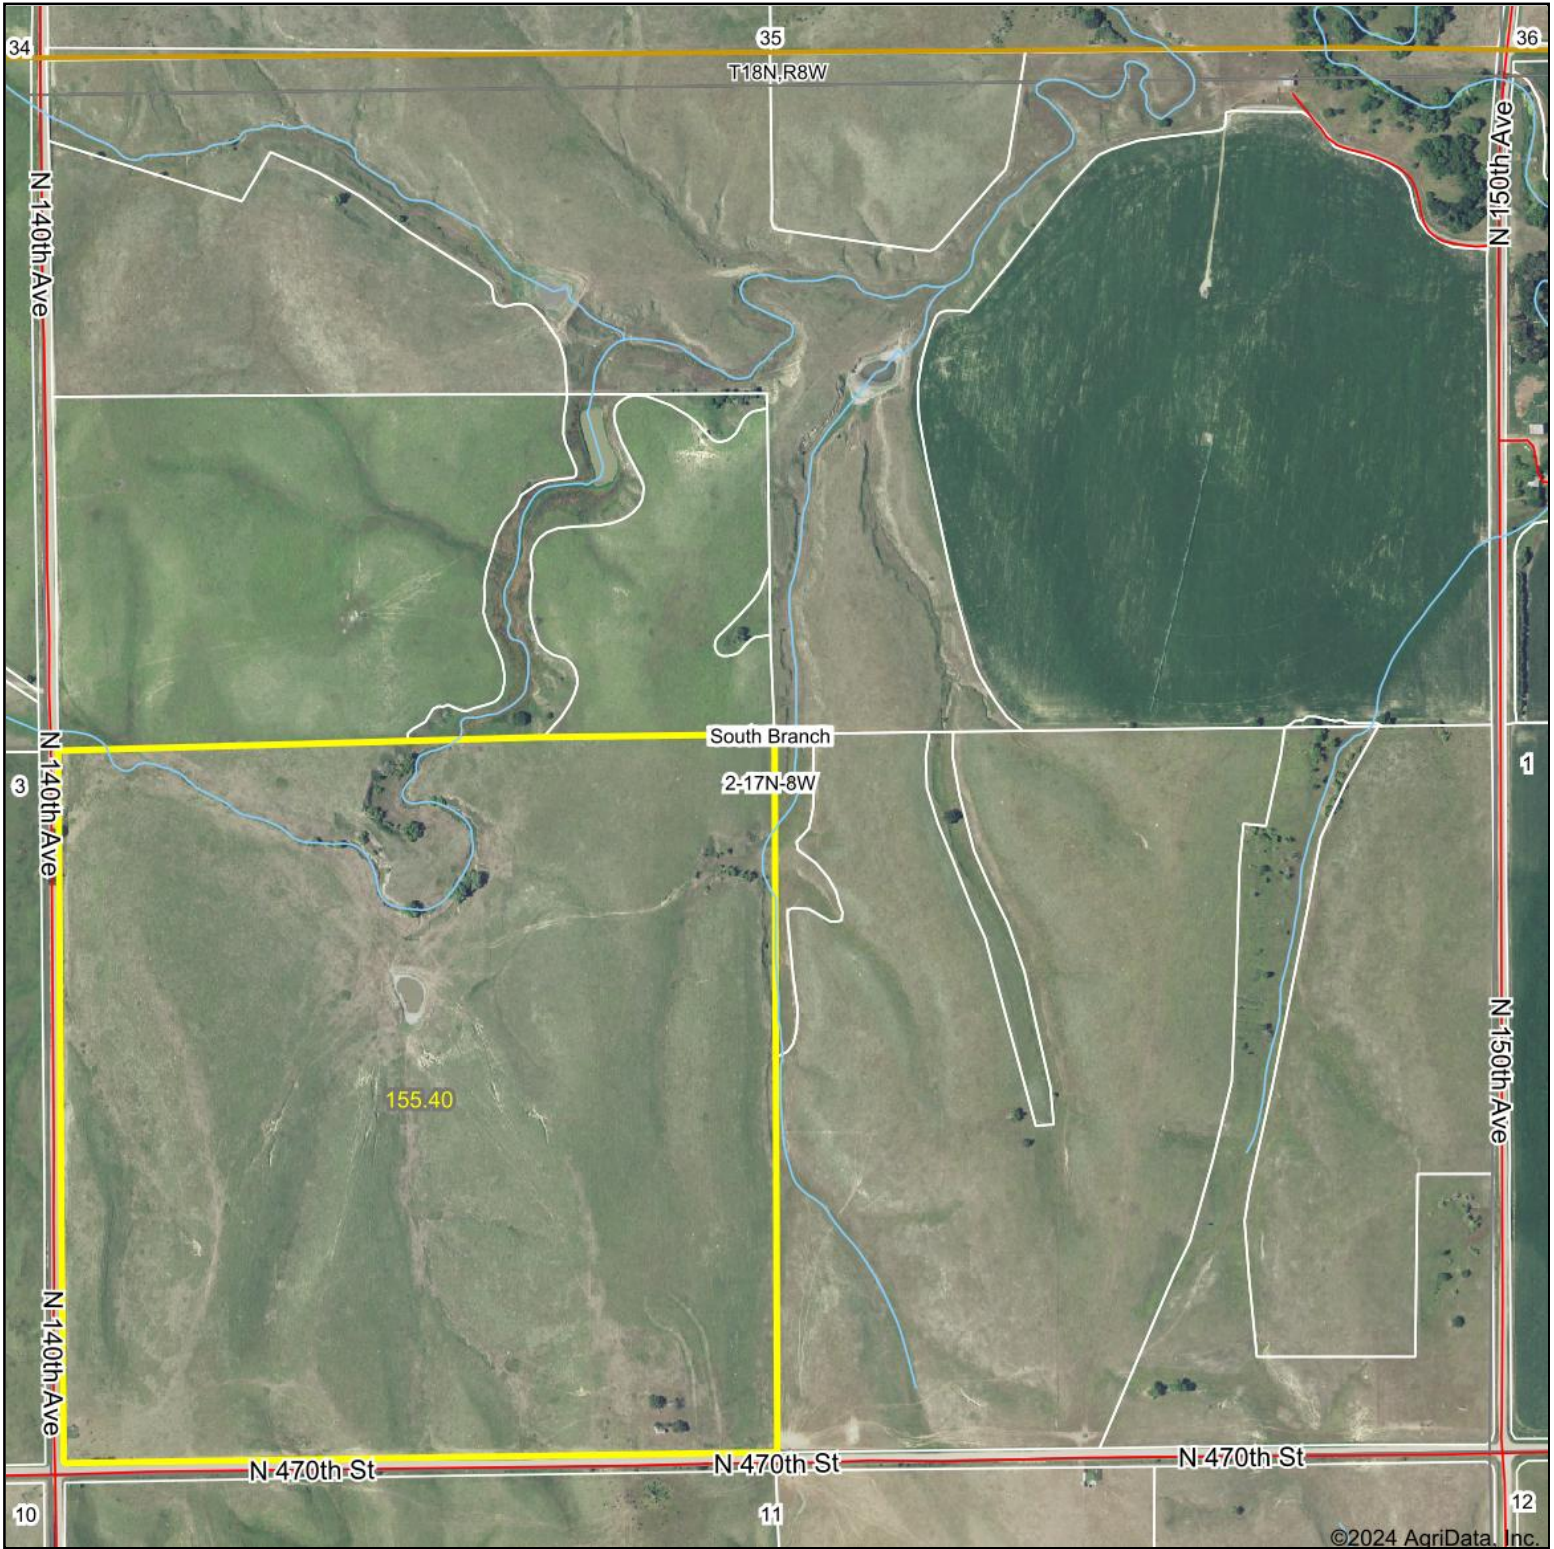

Aerial Map

Boundary Center: 41° 28' 13.22, -98° 12' 36.77

2-17N-8W
Nance County
Nebraska

7/29/2024

LUCKEY LAND
APPRAISALS LLC

Maps Provided By:

CUSTOMIZED ONLINE MAPPING
© AgriData, Inc. 2023 www.AgriDataInc.com

Field borders provided by Farm Service Agency as of 5/21/2008.