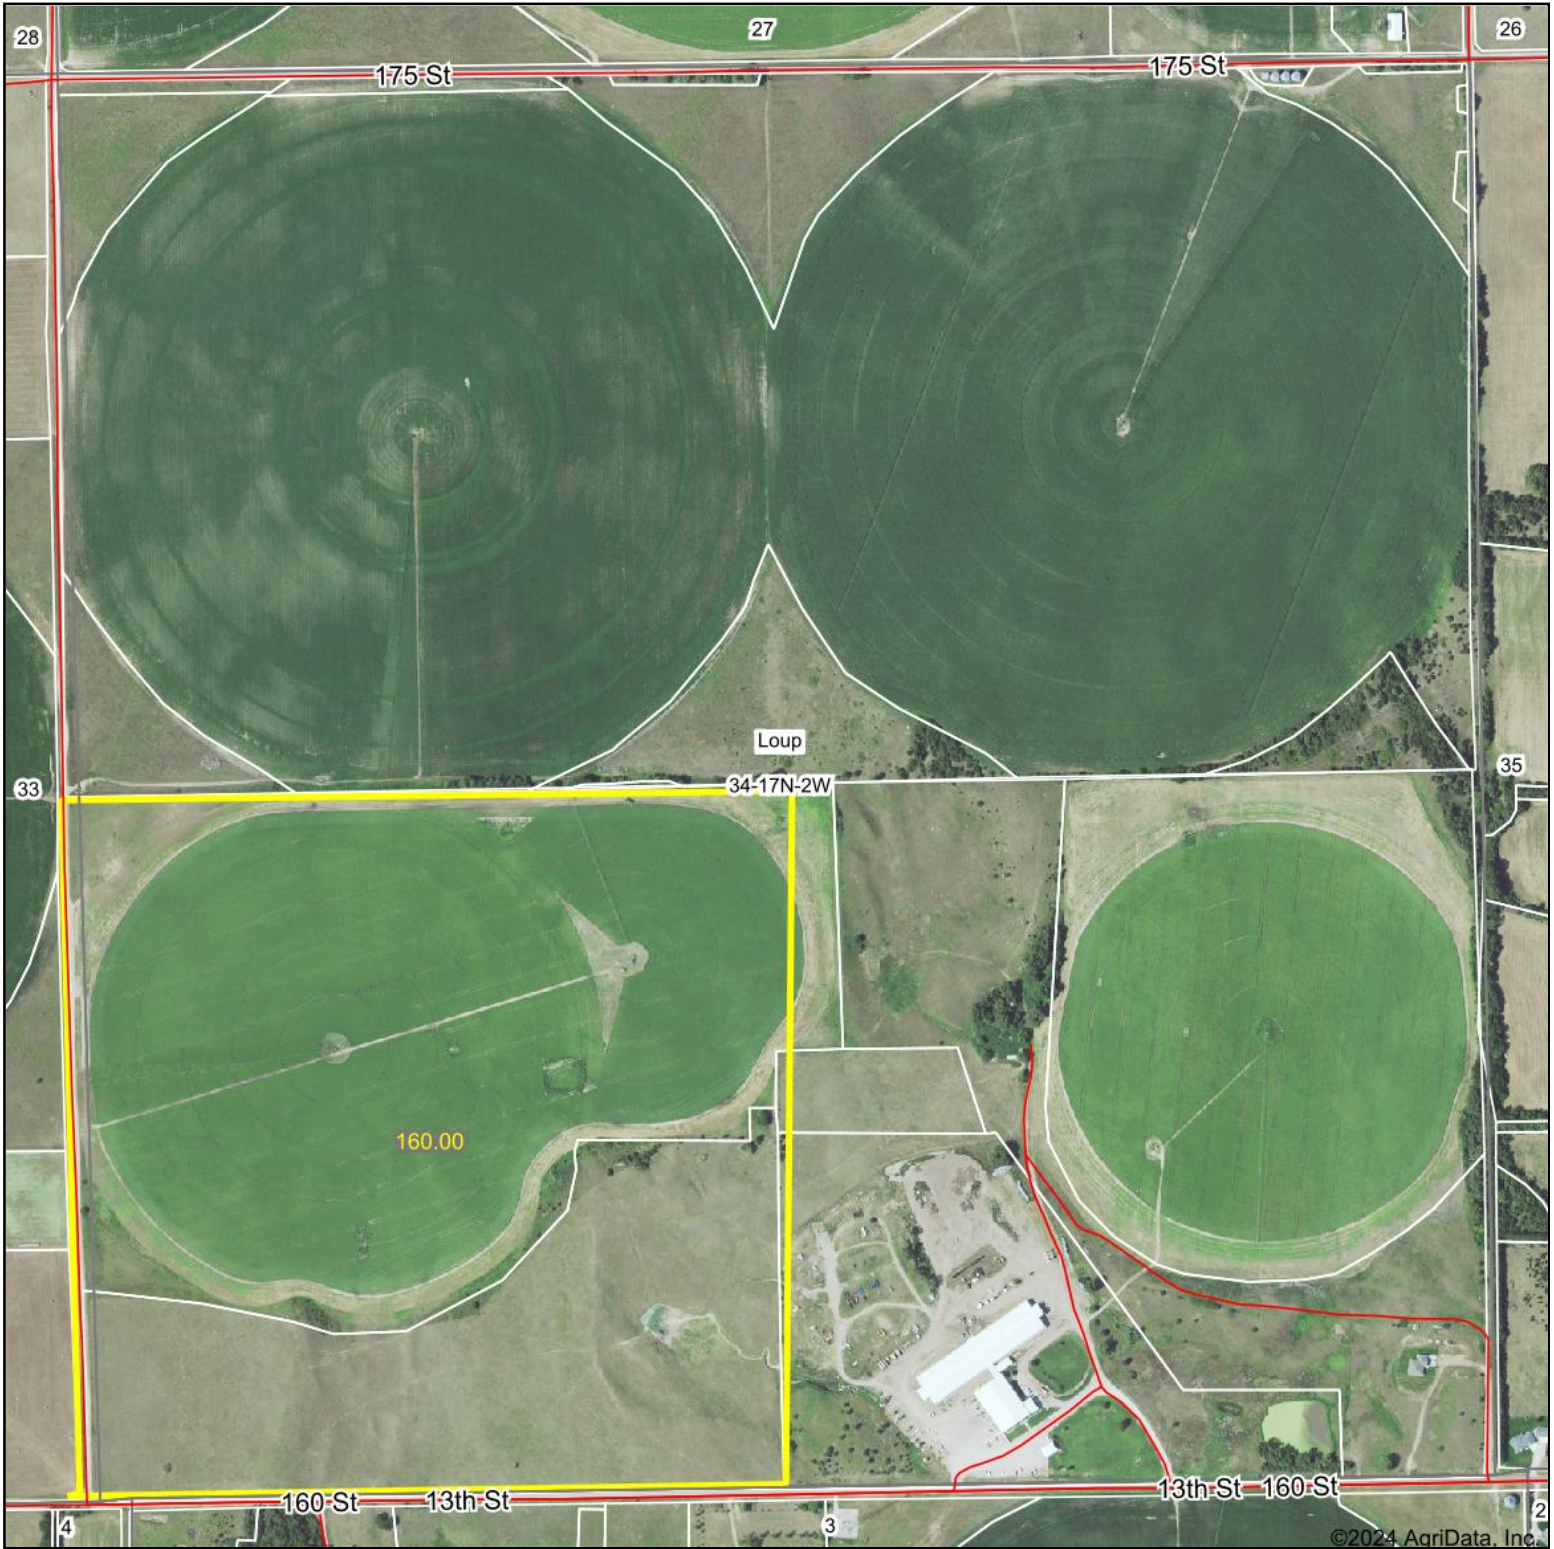

Aerial Map

Boundary Center: 41° 23' 55.47, -97° 32' 12.41

34-17N-2W
Platte County
Nebraska

LUCKEY LAND
APPRAISALS LLC

Maps Provided By:
 **surety**[®]
CUSTOMIZED ONLINE MAPPING
© AgriData, Inc. 2023 www.AgriDataInc.com

7/30/2024

Field borders provided by Farm Service Agency as of 5/21/2008.