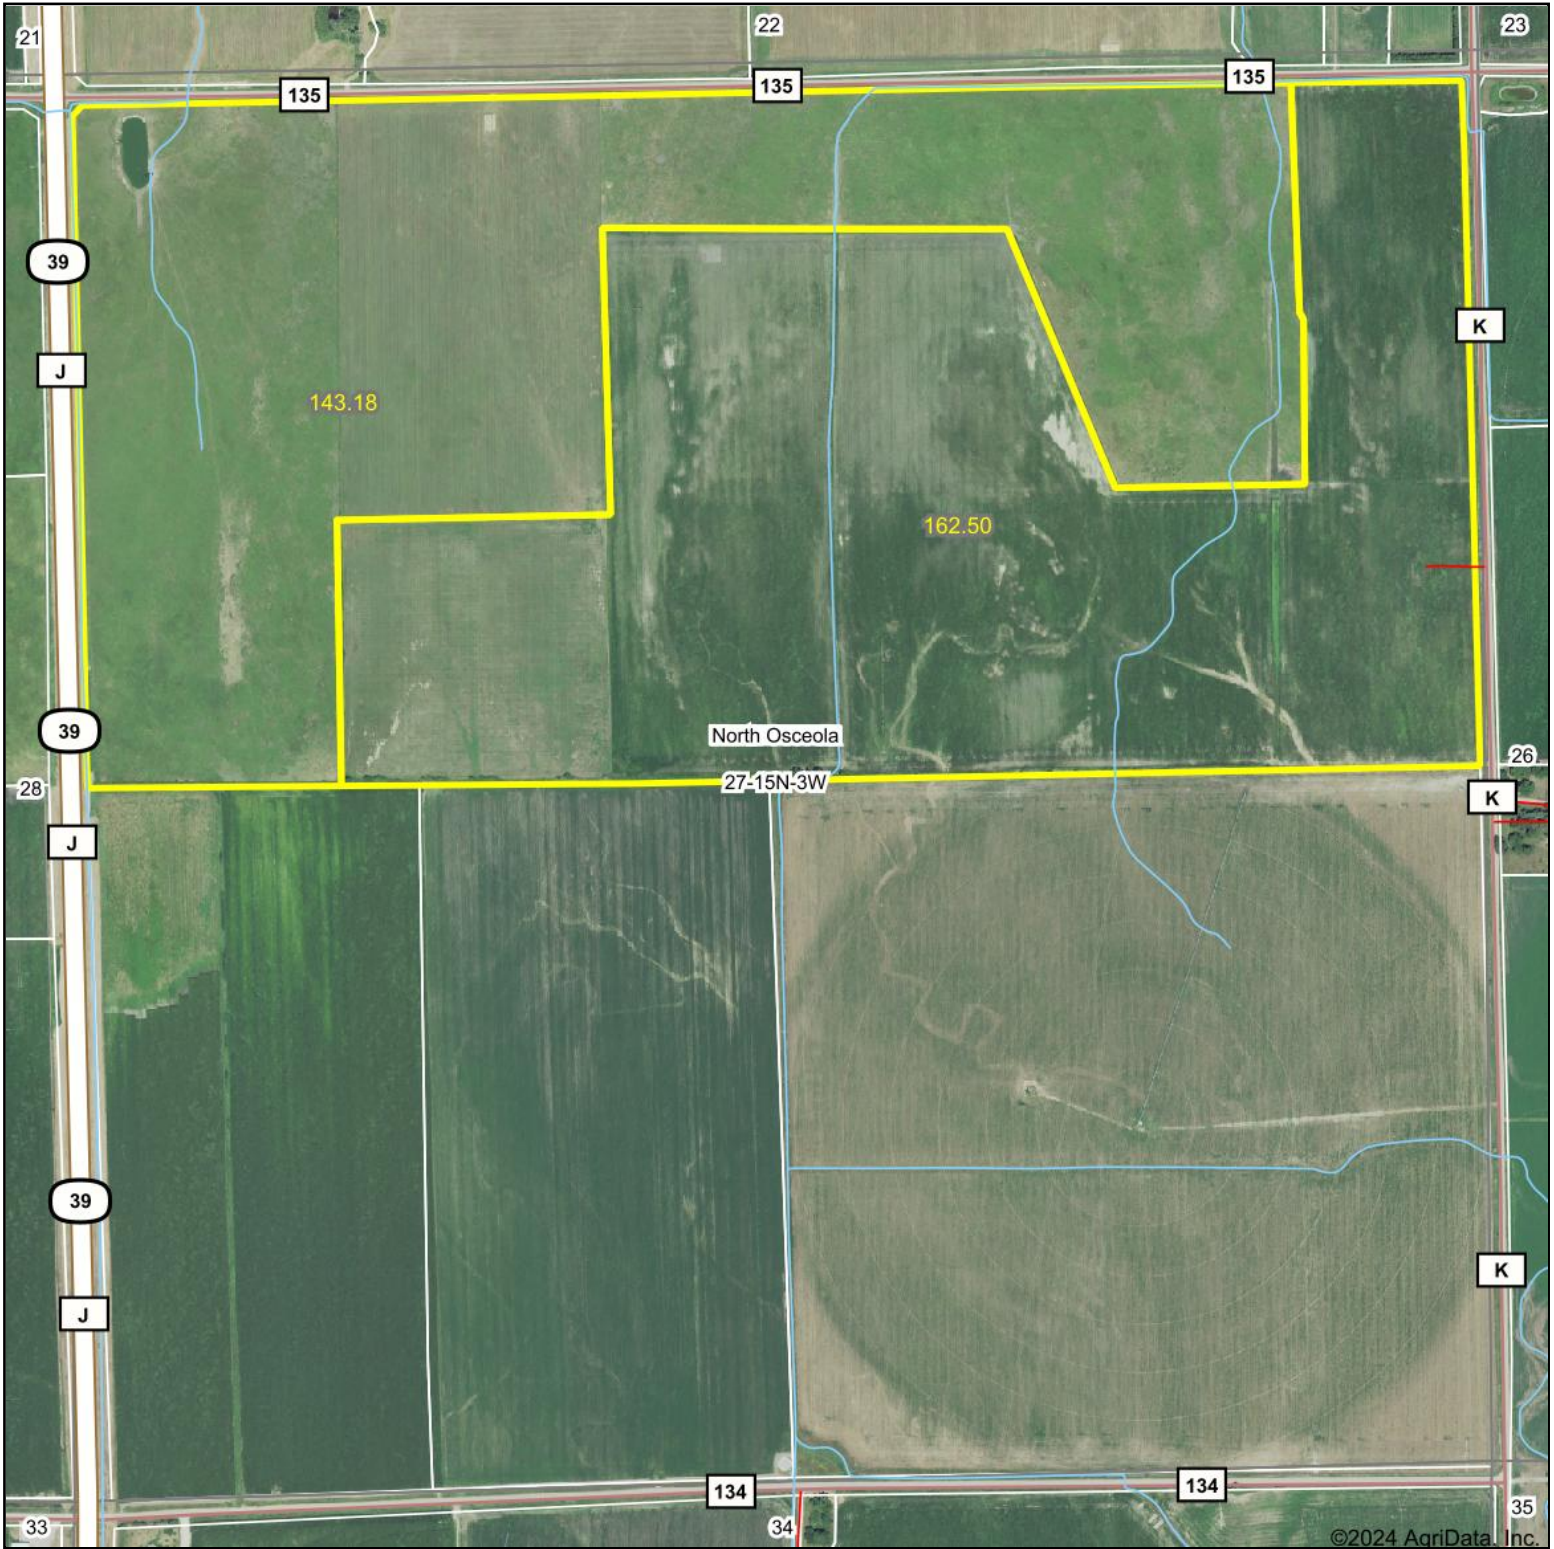

Aerial Map

Boundary Center: 41° 14' 47, -97° 38' 45.33

27-15N-3W
Polk County
Nebraska

LUCKEY LAND
APPRAISALS LLC

Maps Provided By:

© AgriData, Inc. 2023 www.AgriDataInc.com

6/25/2024

Field borders provided by Farm Service Agency as of 5/21/2008.