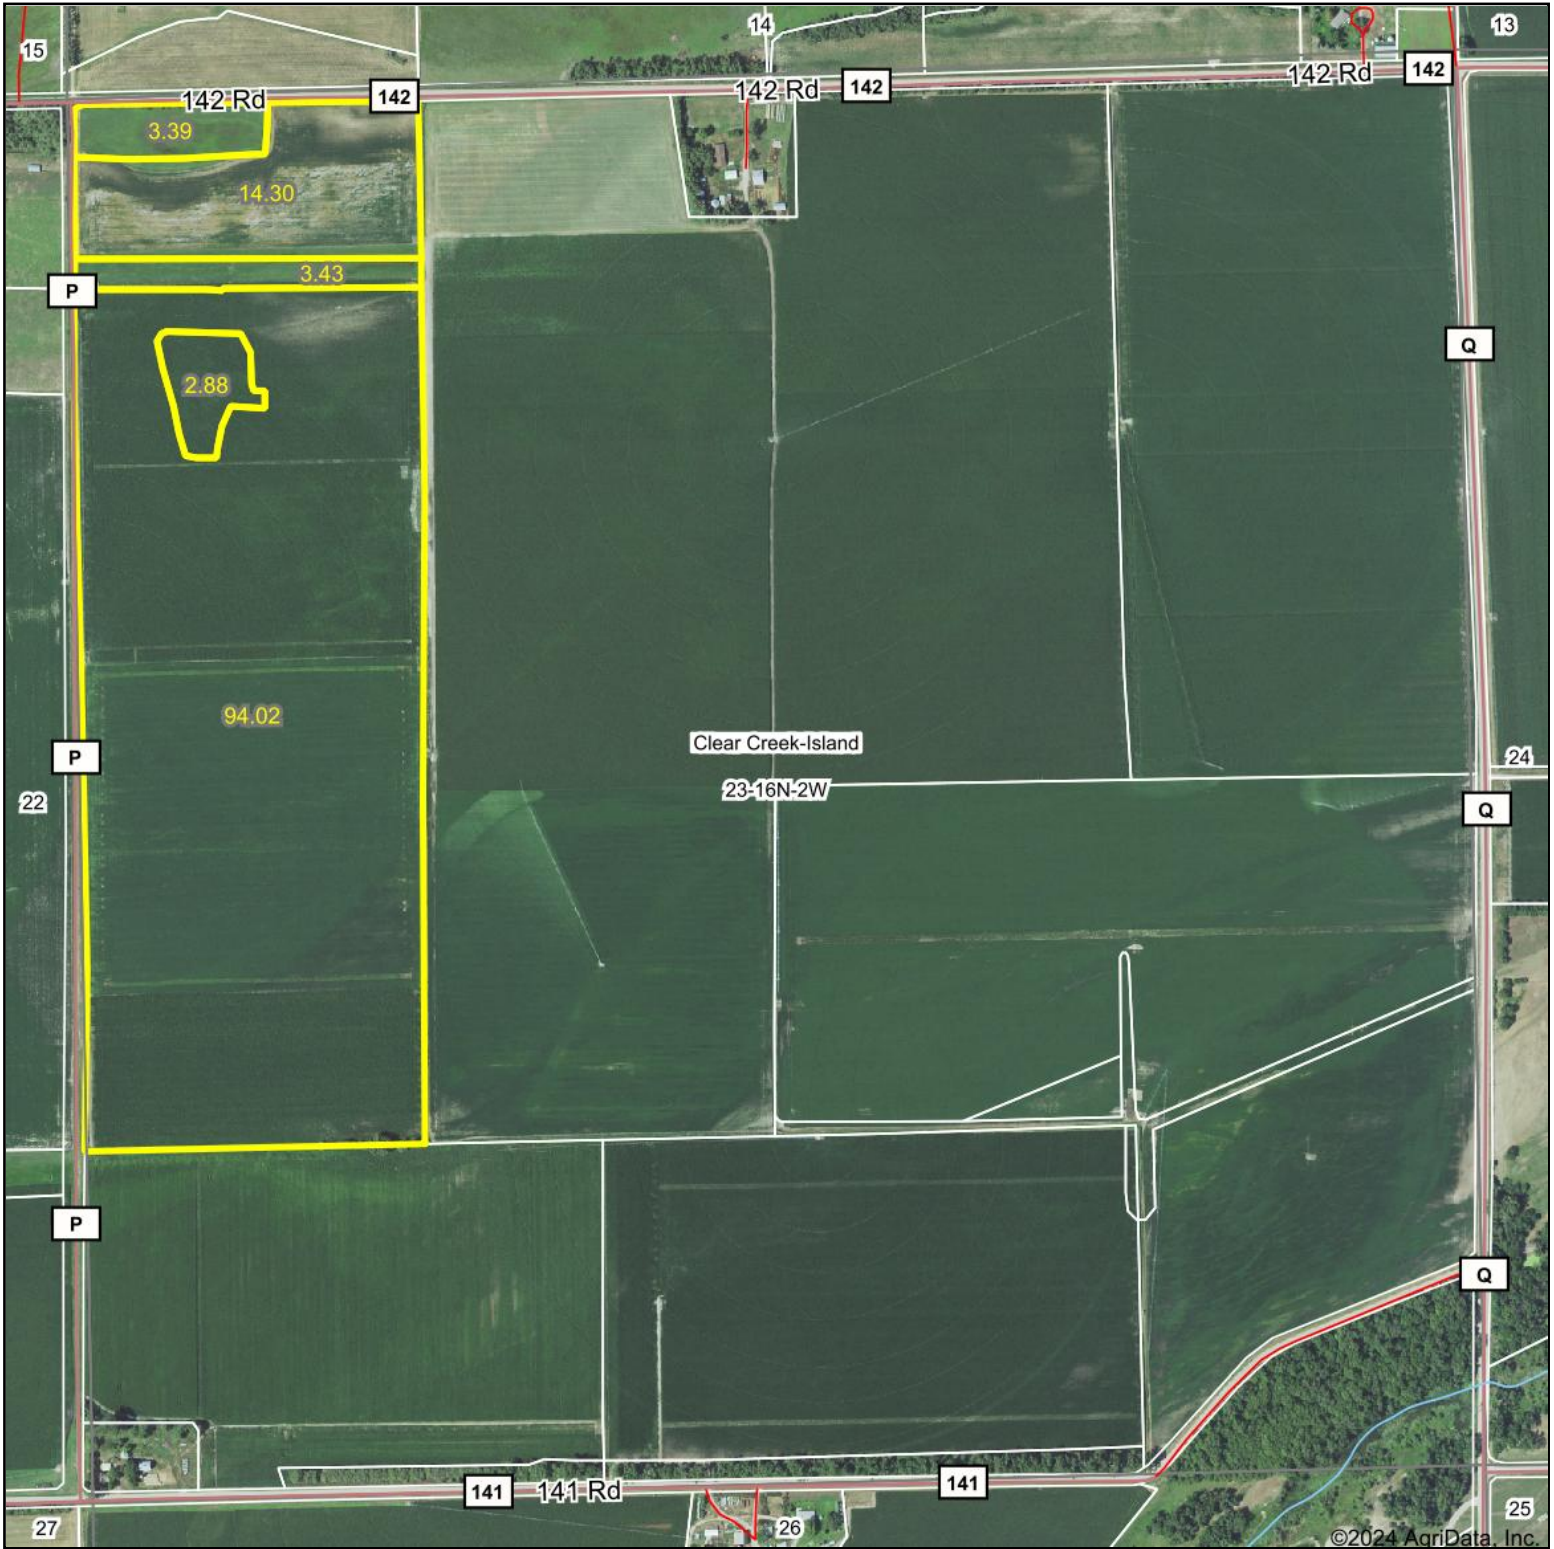

Aerial Map

©2024 AgriData, Inc.

Boundary Center: 41° 20' 46.7, -97° 31' 9.94

23-16N-2W
Polk County
Nebraska

6/25/2024

LUCKEY LAND
APPRAISALS LLC

Maps Provided By:

© AgriData, Inc. 2023 www.AgriDataInc.com

Field borders provided by Farm Service Agency as of 5/21/2008.