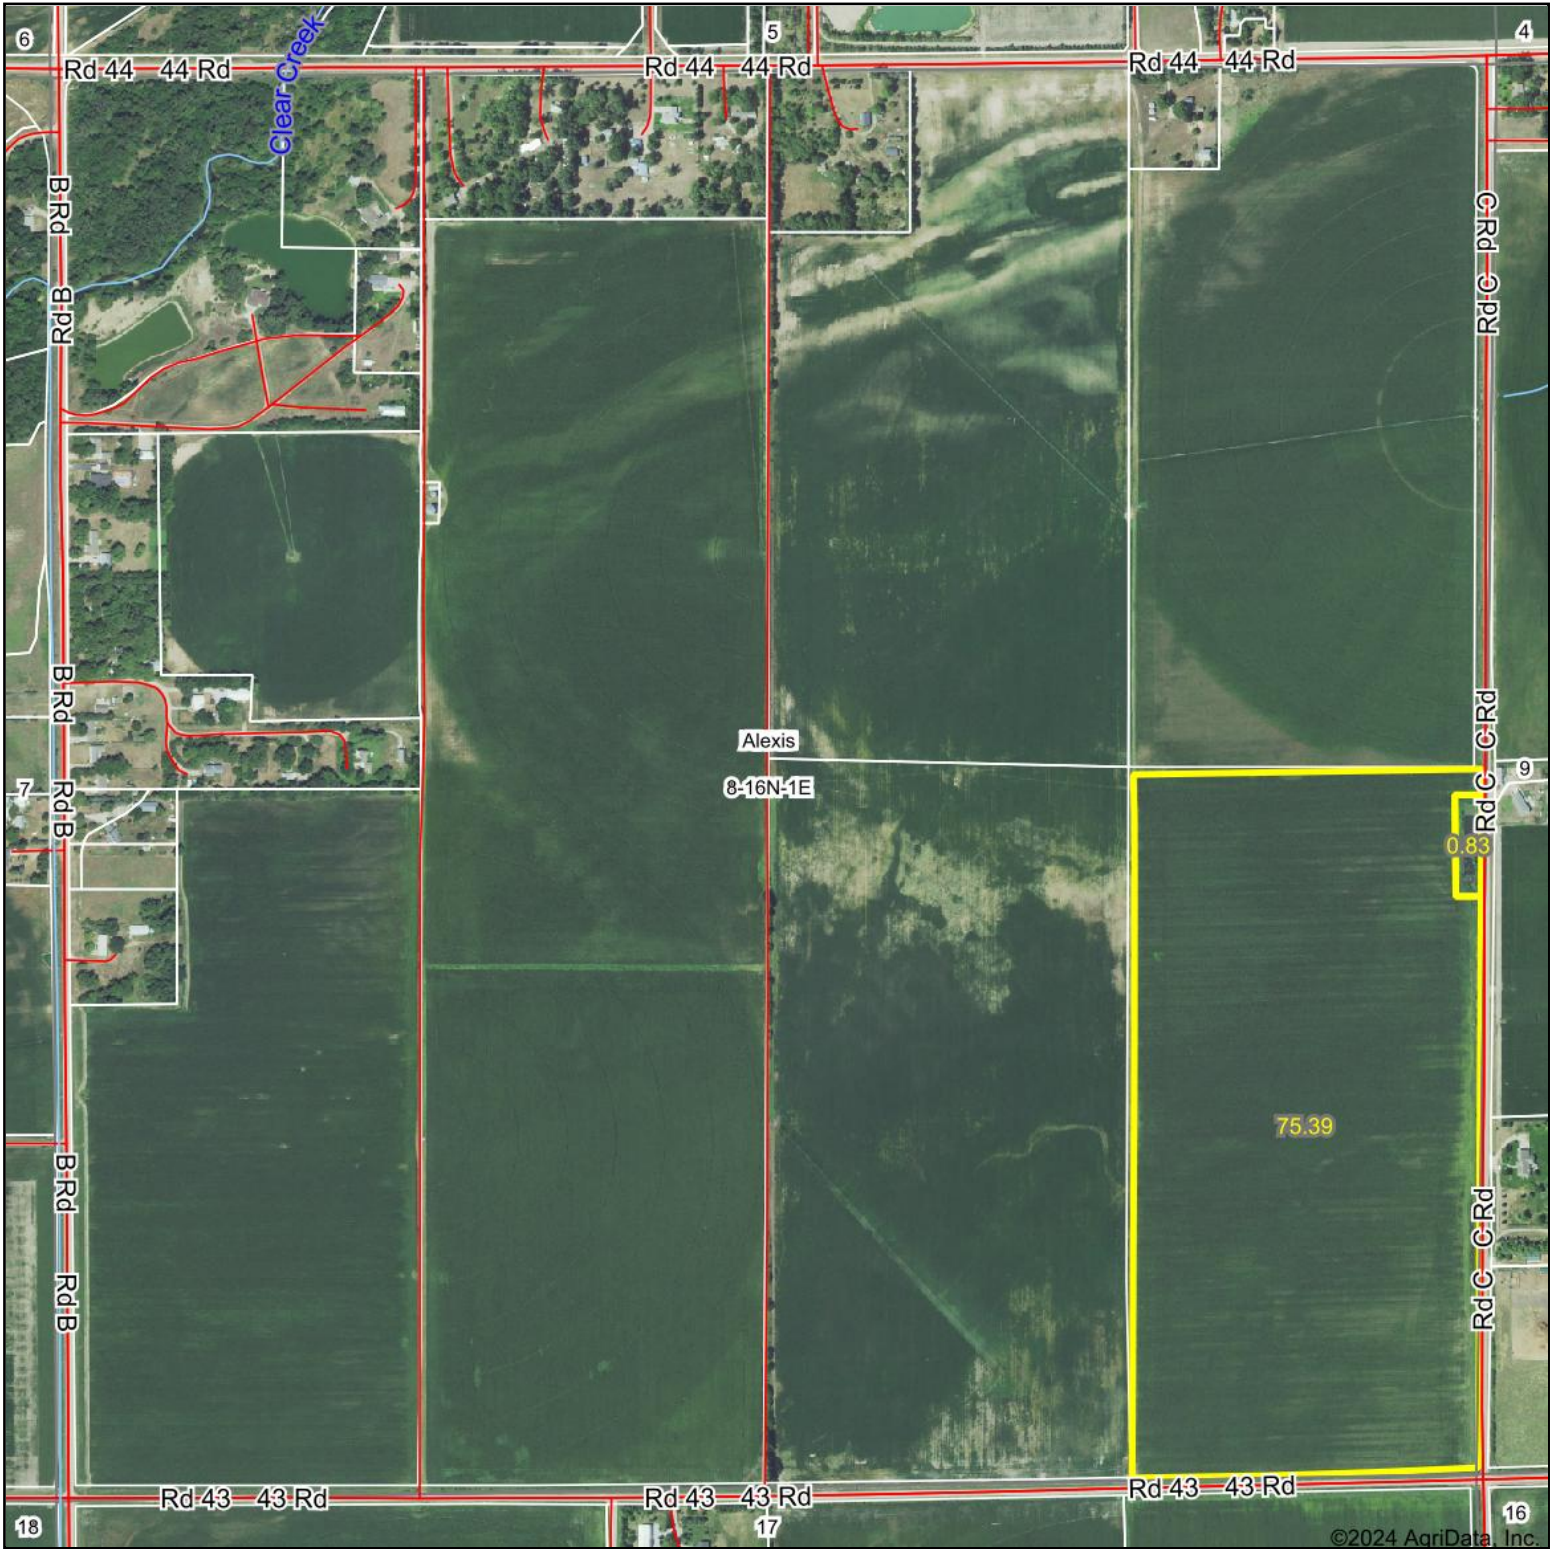

Aerial Map

Boundary Center: 41° 22' 9.55, -97° 20' 0.04

8-16N-1E
Butler County
Nebraska

LUCKEY LAND
APPRAISALS LLC

Maps Provided By:

© AgriData, Inc. 2023 www.AgriDataInc.com

6/25/2024

Field borders provided by Farm Service Agency as of 5/21/2008.