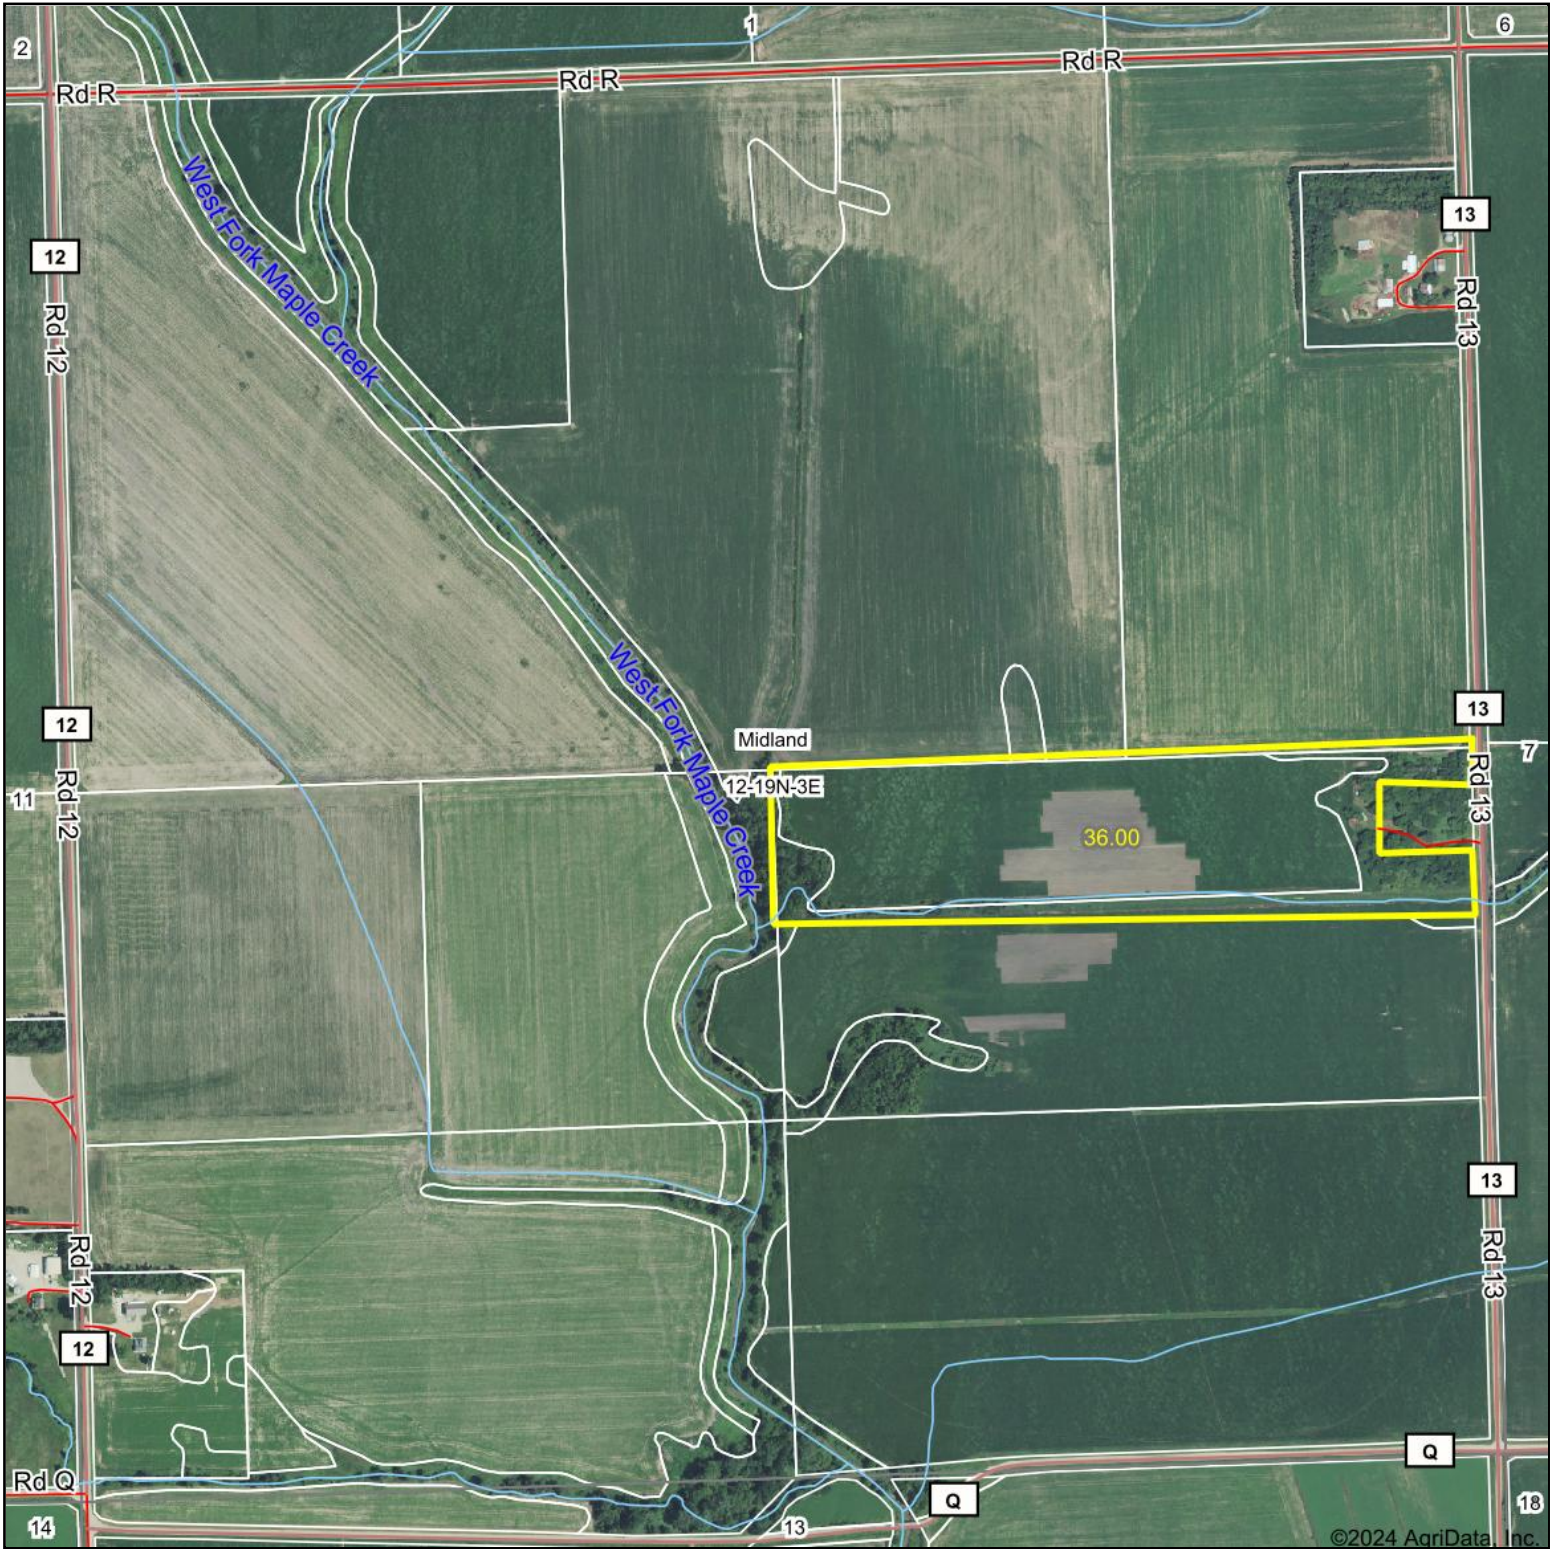

# Aerial Map

Boundary Center: 41° 37' 59.62, -97° 1' 32.14

**12-19N-3E**  
**Colfax County**  
**Nebraska**

LUCKEY LAND  
APPRAISALS LLC

Maps Provided By:

© AgriData, Inc. 2023 www.AgriDataInc.com

7/29/2024

Field borders provided by Farm Service Agency as of 5/21/2008.